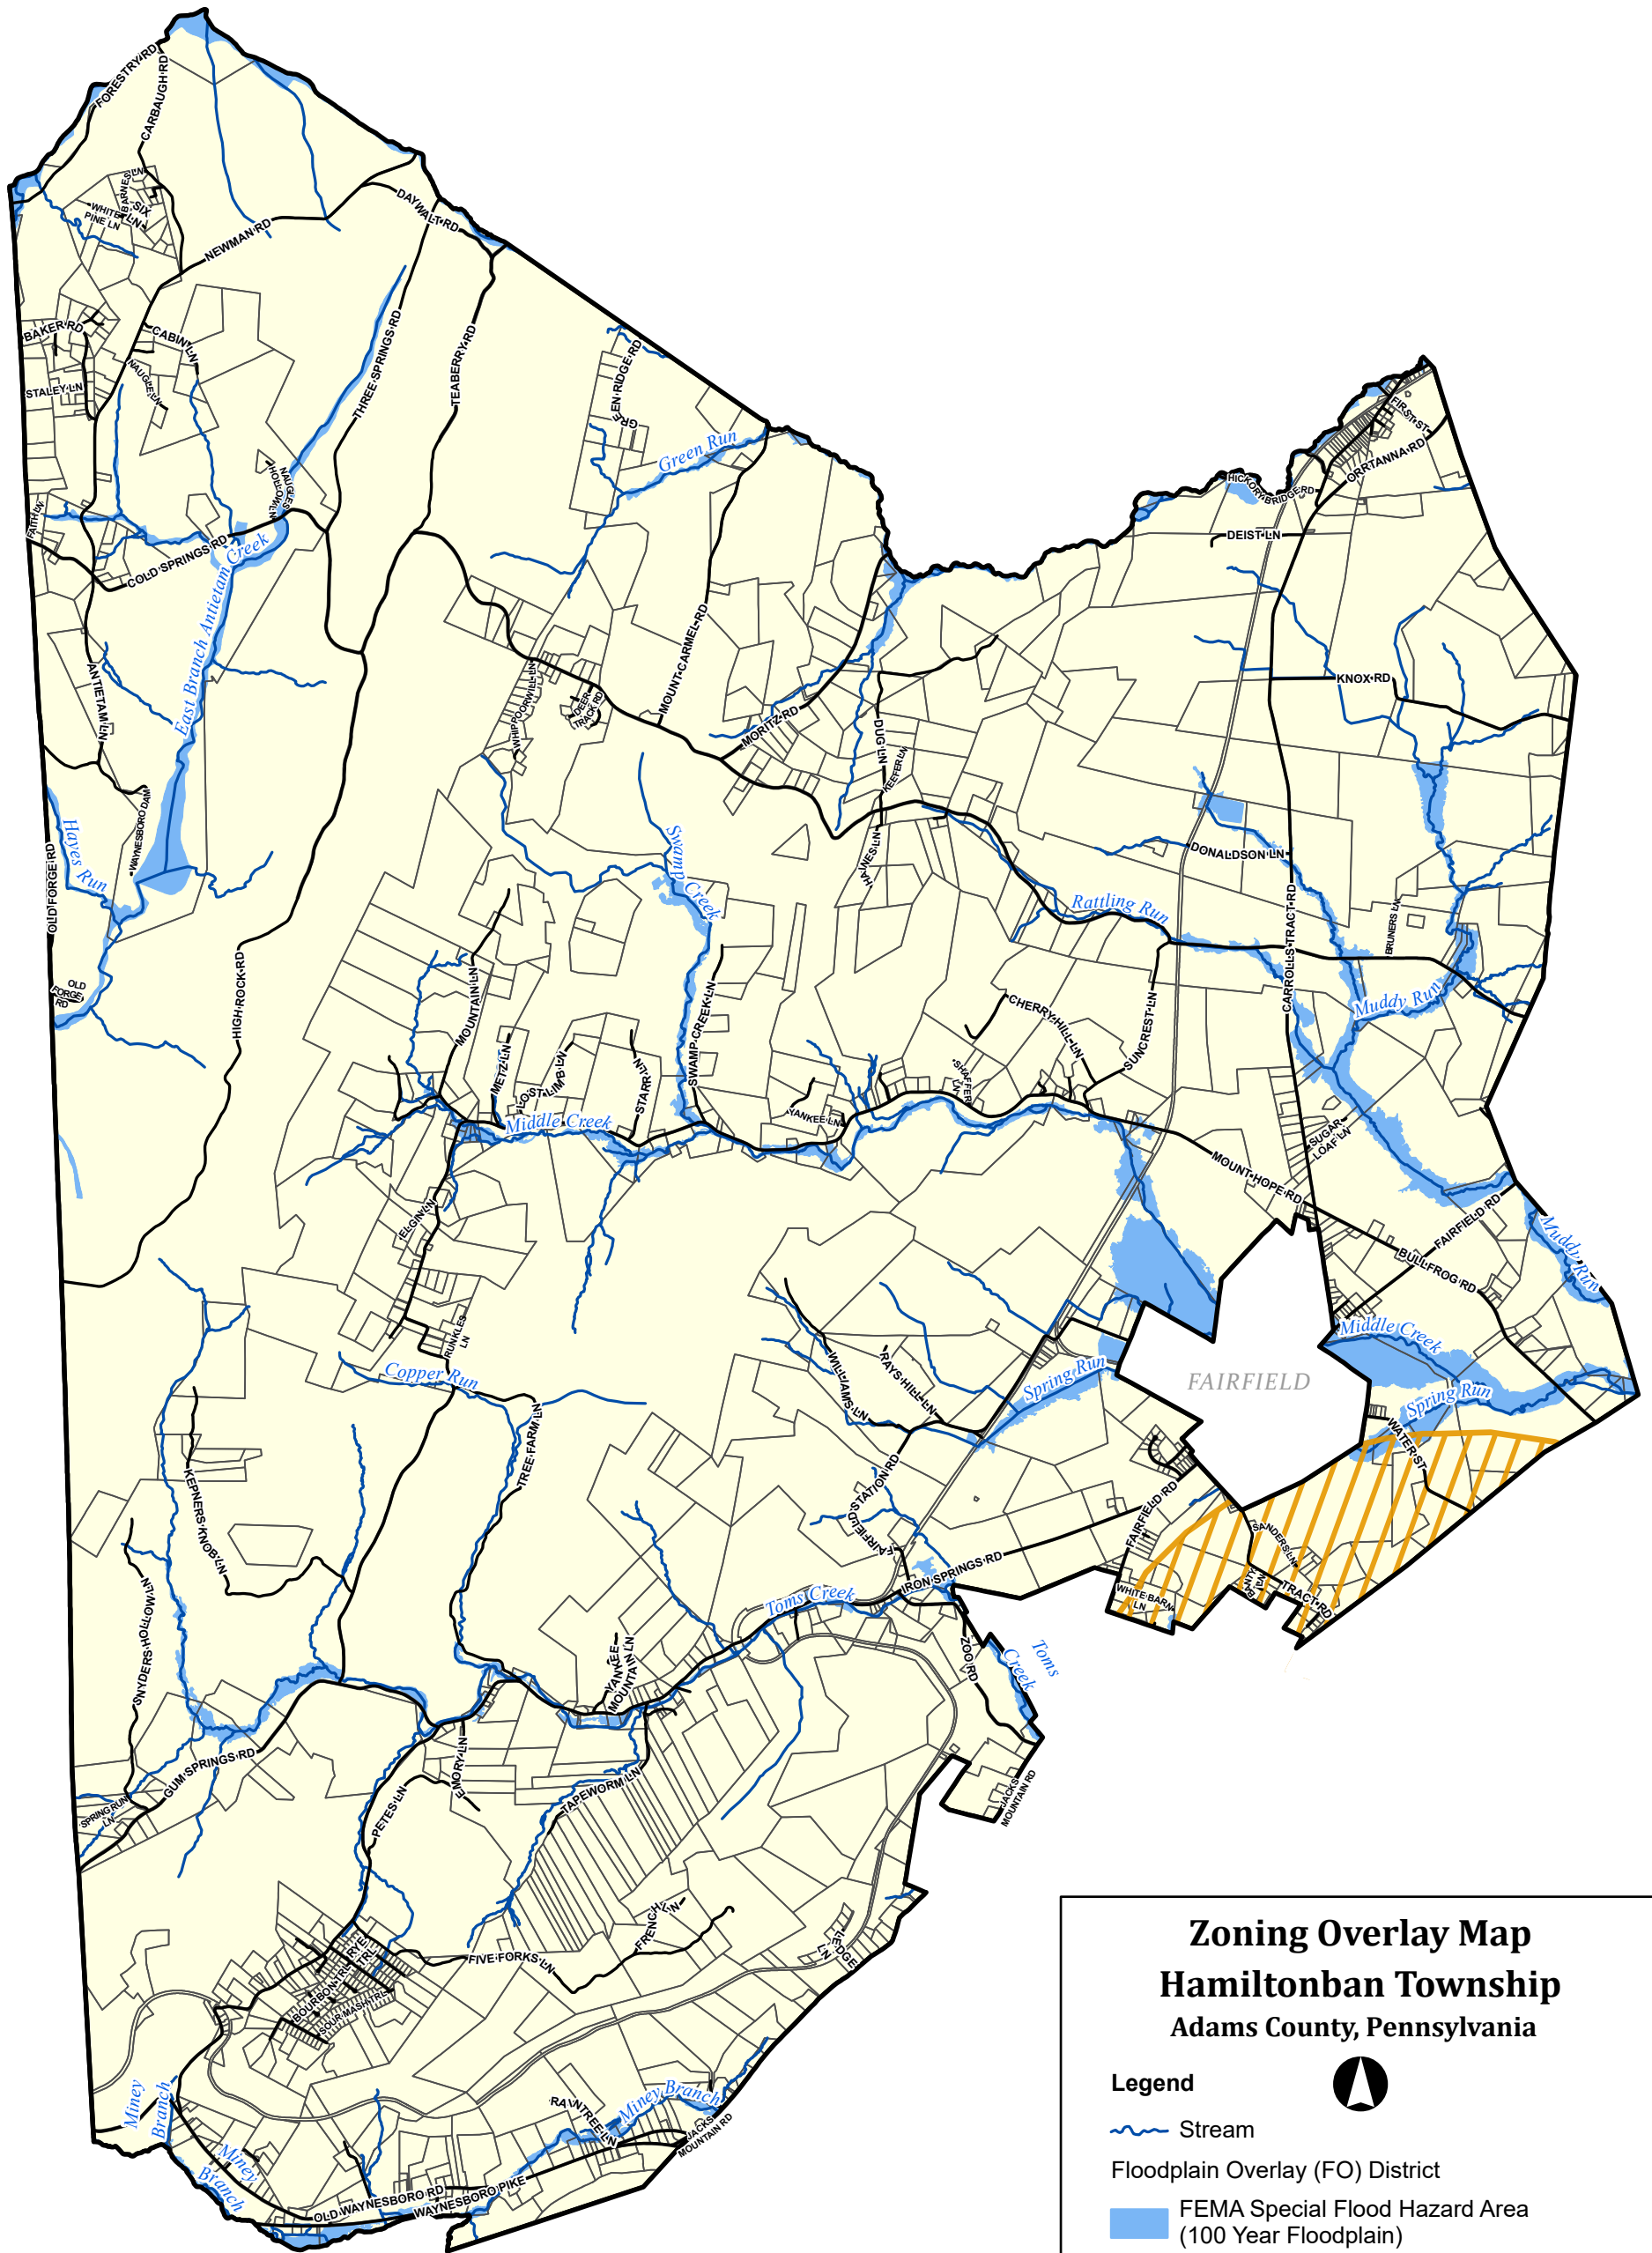

HAMILTONBAN TOWNSHIP ZONING MAP OVERLAY DISTRICTS

Zoning Overlay Map Hamiltonban Township Adams County, Pennsylvania

Legend

-  Stream
-  Floodplain Overlay (FO) District
-  FEMA Special Flood Hazard Area (100 Year Floodplain)
-  Airport Overlay
-  Parcel Boundary
-  Hamiltonban Township Boundary

Prepared By: ACOPD January 29, 2018 SW